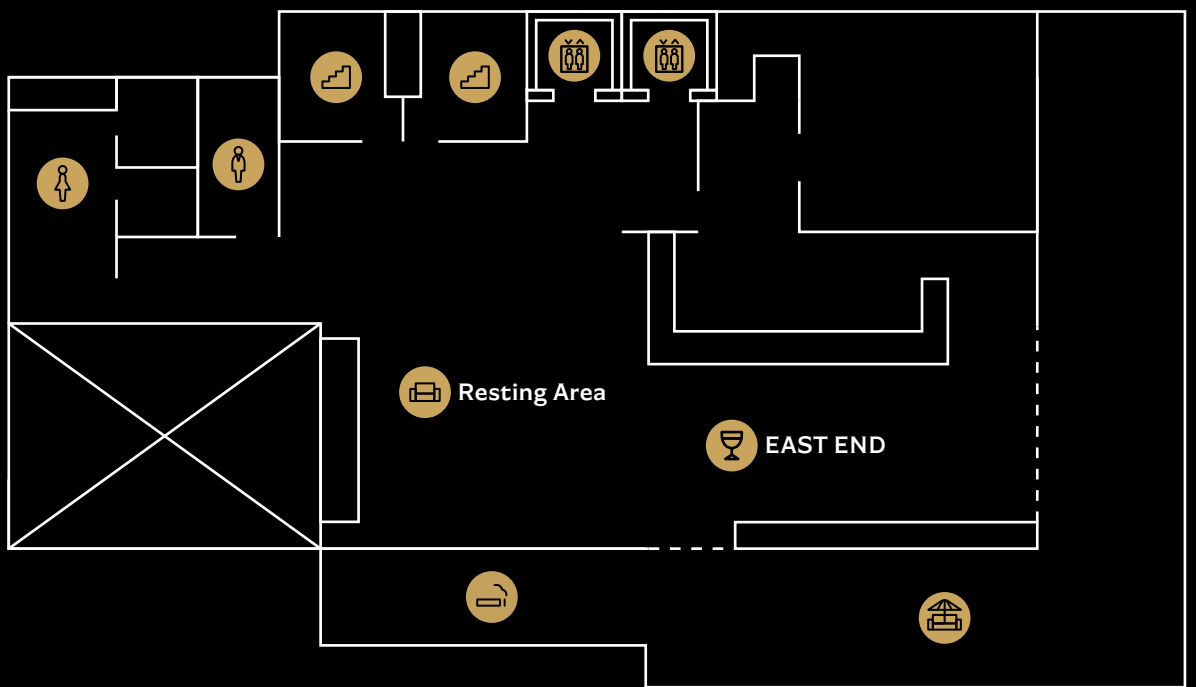

晚餐
Dinner 17:30 - 21:30
Last order 21:00

3F

EAST END 酒吧
EAST END

週日-週四
Sun. to Thu. Afternoon Tea 14:30-17:00
17:00 - 01:00
Last order 00:30

週五-週六
Fri. to Sat. Afternoon Tea 14:30-17:00
17:00 - 02:00
Last order 01:30

沙發休息區
Resting Area

除酒吧營業時間外，其他時間皆可供住客休憩使用
Guests can use the facilities for relaxation outside of bar operating hours.

5F-12F

客房 Guest Room

12F

頂樓景觀水池
Rooftop Pool

開放時間
Open Time 06:30 - 21:00

水池規格
Pool Specifications 長15m/寬2.7m/深度1.25m
L 15m/W 2.7m/D 125cm