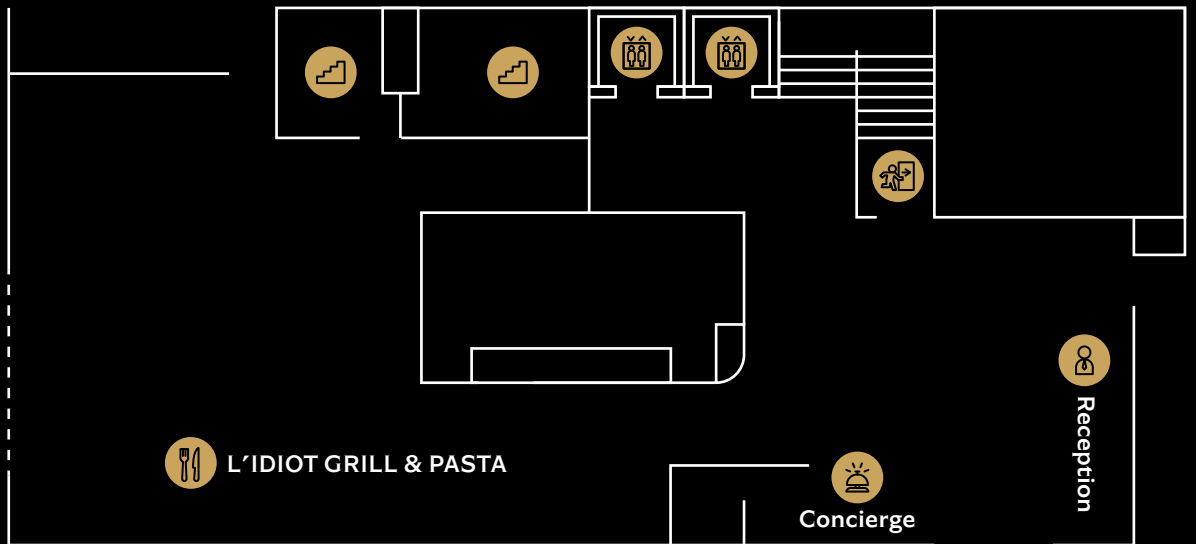

賦樂旅居樓層資訊

Floor Information of PROVERBS

1F

接待櫃檯
Reception

服務中心
Concierge

驢子餐廳
L'IDIOT GRILL & PASTA

早餐
Breakfast 07:00 - 10:00
Last order 09:30

午餐
Lunch 11:30 - 14:30
Last order 14:00

晚餐
Dinner 17:30 - 21:30
Last order 21:00

3F

EAST END 酒吧
EAST END

週日-週四
Sun. to Thu. Afternoon Tea 14:30-17:00
17:00 - 01:00
Last order 00:30

週五-週六
Fri. to Sat. Afternoon Tea 14:30-17:00
17:00 - 02:00
Last order 01:30

沙發休息區
Resting Area

除酒吧營業時間外，其他時間皆可供住客休憩使用
Guests can use the facilities for relaxation outside of bar operating hours.

5F-12F

客房 Guest Room

12F

頂樓景觀水池
Rooftop Pool

開放時間
Open Time 06:30 - 21:00

水池規格
Pool Specifications 長15m/寬2.7m/深度1.25m
L 15m/W 2.7m/D 125cm